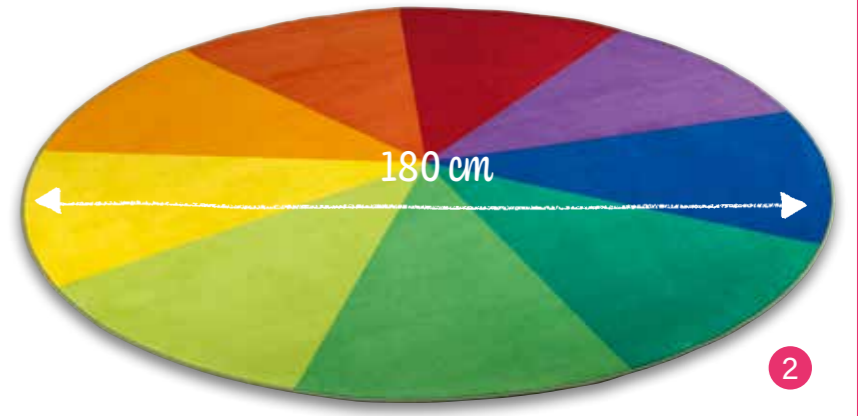

3 **51150**
Carpet Circelino 300

height: .....1 cm   Ø:..... 300 cm
weight: .....14 kg
Material: polyamide, felt

Huge colourful playing carpet for morning circles, movement games. Up to 12 children may find their place on the colourfully striped circle. This way every day may start with fun. Many game variants are possible, from circle games up to reading.

4 **51170**
Carpet Circelino 400

height: .....1 cm   Ø:..... 400 cm
weight: .....26,75 kg
Material: polyamide, felt

This Circelino carpet is the largest Erzi playing carpet. For groups up to 20 children, it can be used for the morning circle at your daycare centre, games involving movement, building games, and puzzles.