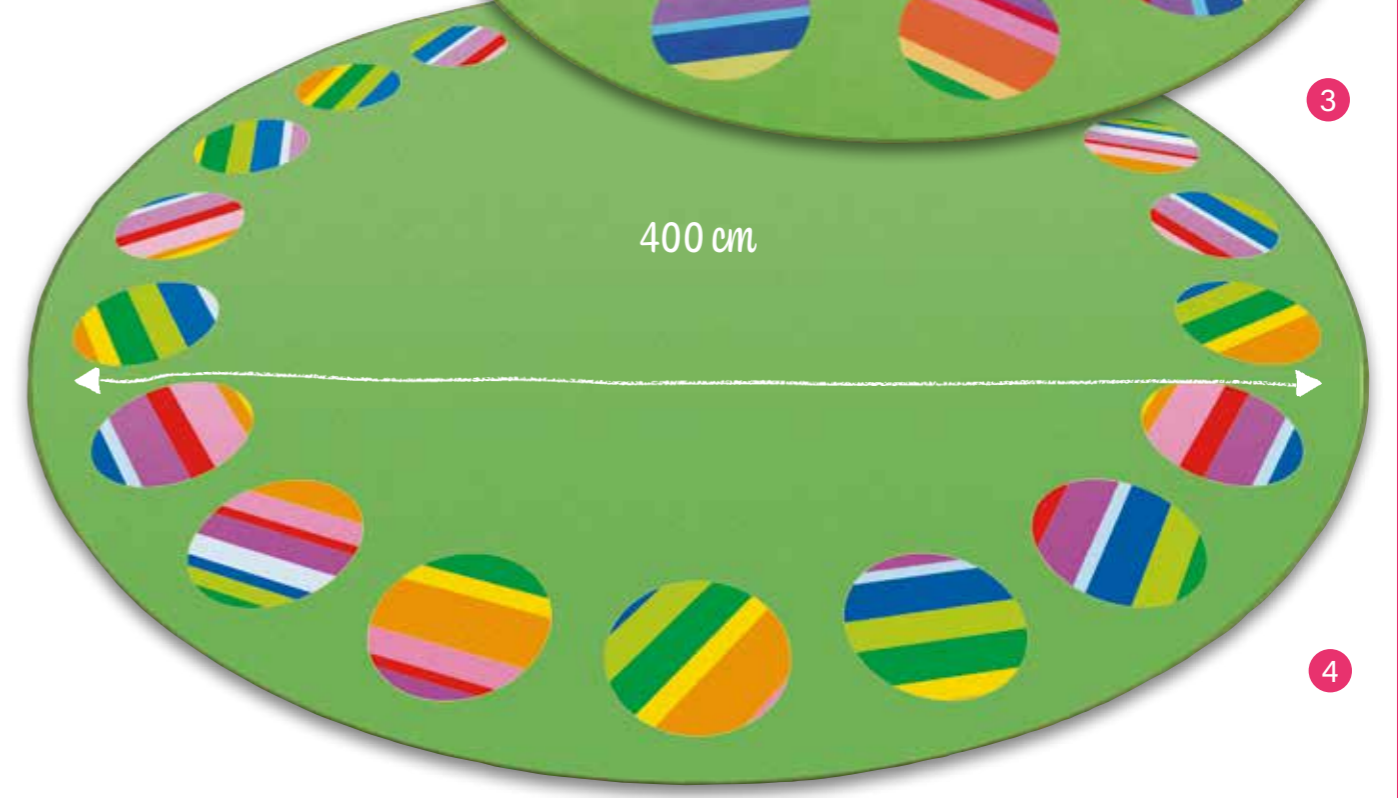

for small & large groups