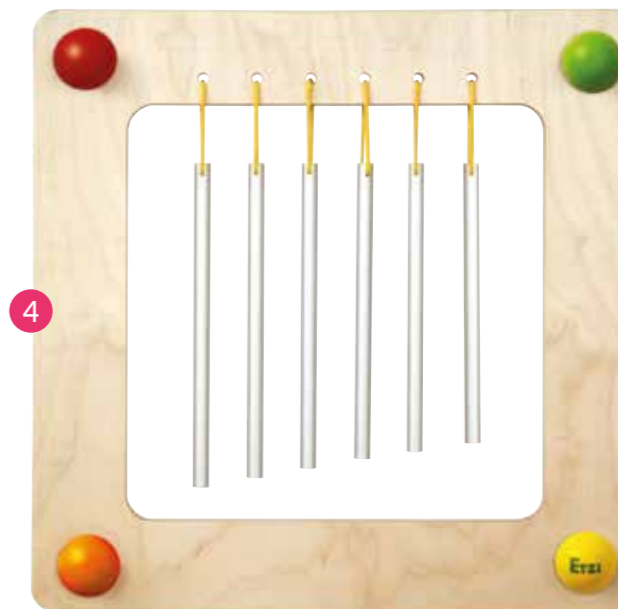

safe playtime

4 **Baby Path Tinkle** 51144

length: ..... 57,5 cm width: ..... 57,5 cm
height: ..... 9,5 cm weight: ..... 3,3 kg

Material: plywood, laquered; aluminium

Smallest children show a significant response by listening to overtone sounds like chimes, triangle or little cymbals. The bars of the play and sound element have different lengths and support the generation of brilliant sound stimulation. The affordance is positively given by the easy handling of the sound element.

5 **Baby Path Touch & Feel** 51120

length: ..... 57,5 cm width: ..... 57,5 cm
height: ..... 9,5 cm weight: ..... 3,16 kg

Material: plywood, laquered; acrylic, cork, aluminium mirror, anti-slip coating, polyamide

Toddlers tend to react sensitively to their surroundings. The "Touch & Feel" Baby Pathl provides five different textures and surfaces to sense, compare and experience.

6 **Baby Path Mirror** 51143

length: ..... 57,5 cm width: ..... 57,5 cm
height: ..... 9,5 cm weight: ..... 3,3 kg

Material: plywood, laquered; aluminium mirror

7 **Baby Path Guitar** 51119

length: ..... 57,5 cm width: ..... 57,5 cm
height: ..... 9,5 cm weight: ..... 3,2 kg

Material: plywood, laquered; perlon

Here the world's smallest musicians can produce pleasant sounds using strings of different lengths. By plucking a string with a finger or tickling one's hand with a string, the perception of sound and touch are stimulated.