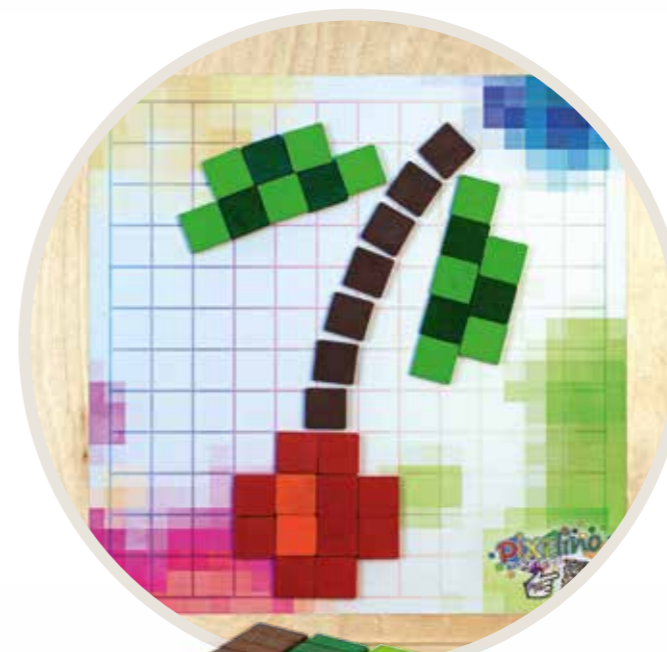

Wallboard Game Pixelino

length: ..... 63,2 cm   width: ..... 57,5 cm
height: ..... 18,8 cm   weight: ..... 6,3 kg

Content: 1 wall element, 1 storage box to hang up,
144 colourful wooden game pieces with magnetic foil,
1 assembly instruction
Material: plywood, lacquered;
beech, coloured lacquered, printed; Ferrofoil;
magnetic film

Our popular Pixelino game for playing on the wall - in the children's room, group room or waiting area. Fun and creativity - now also in a big way! 144 colourful wooden blocks are magnetically pixelated on the wall. Patterns, pictures, arithmetic problems - everything is possible! Whether symmetrical or asymmetrical ... the main thing is to be creative! There is a small QR code on the playing surface. After scanning it, you will be redirected to our Erzi page with some colourful laying examples. The storage box for the colourful game pieces can be conveniently attached to the wall game. It can also be detached from the wall element for free play.

Warning. Not suitable for children under 36 months.
Choking hazard. Small parts.
Please keep manufacturer's reference.