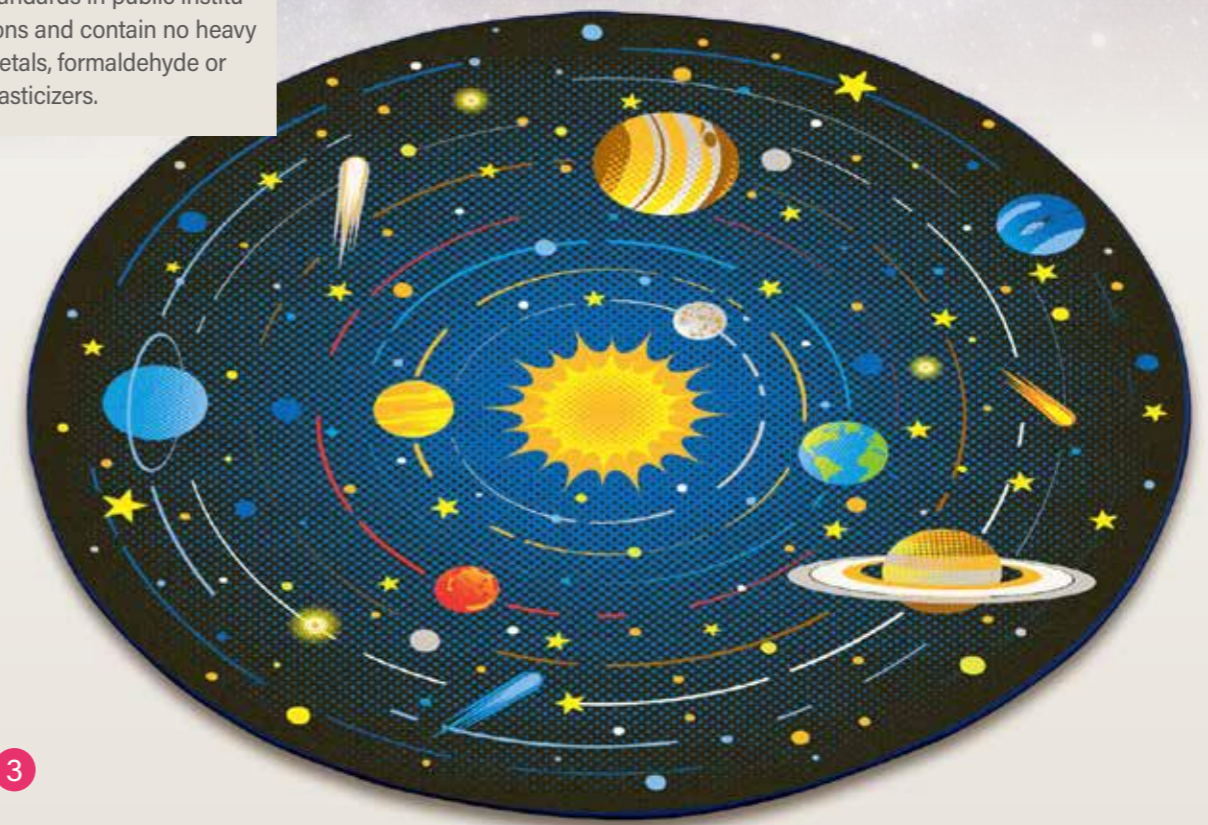

1

2

3 51178

Carpet Solar System

height: 1 cm Ø: 200 cm
 weight: 8 kg

Material: polyamide, felt
 No toy! Furnishing!

INFO
 Our nursery carpets conform to all approval standards in public institutions and contain no heavy metals, formaldehyde or plasticizers.