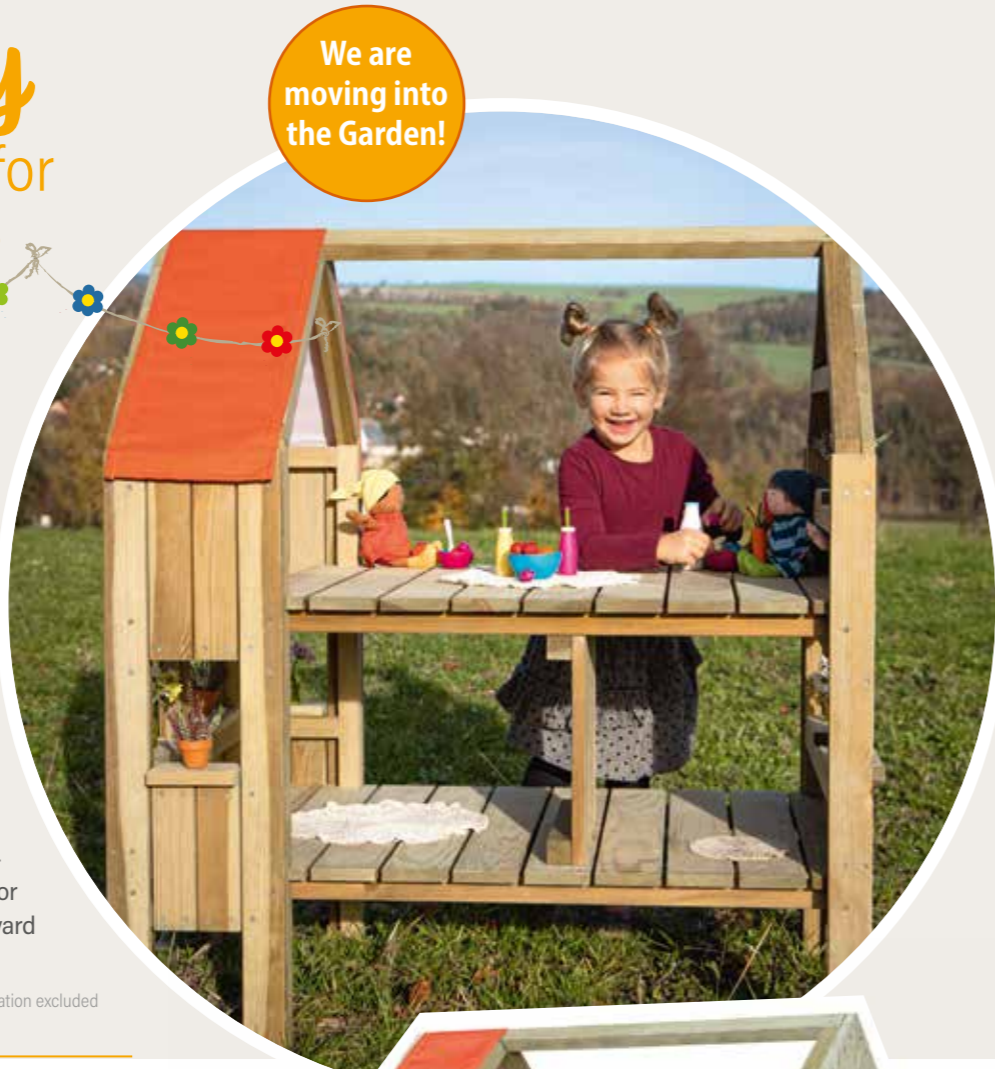

Finally a dollhouse for the outdoors

We are
moving into
the Garden!

Children can act out their own family here with lots of fun and imagination. Mum cooks, Dad builds, Grandma and Grandpa plant flowers in the window boxes, the brother lies in bed reads a book and the sister sits in front of the mirror combing her hair. The family dog is already excited because now a new day is beginning in a new home. The outdoor playhouse defies wind and weather, whether rain or shine. A great role-playing game for children, perfect for garden, yard and terrace.

decoration excluded

1

Outdoor Dollhouse

10041

width:.....111 cm   depth:.....72,6 cm
height:.....120,7 cm   Weight:.....45 kg

Content: 1 dollhouse, 1 fabric roof, 1 assembly set,
1 assembly instructions
Materials: Pine, impregnated

Playtime fun for little and big kids on two floors. Who would like to move in here? On the ground floor, Mum is cooking a delicious meal for the whole family. In the meantime, Dad is assembling the new furniture for the living room while the children are still in bed upstairs. The sun peaks through the windows and tickles their noses. Rise and shine and off to new adventures!

Due to the robust construction and impregnation, the house is suitable for playing outdoors and offers many years of fun. Several children can play with it on both sides at the same time.

Delivery: Disassembled to save space