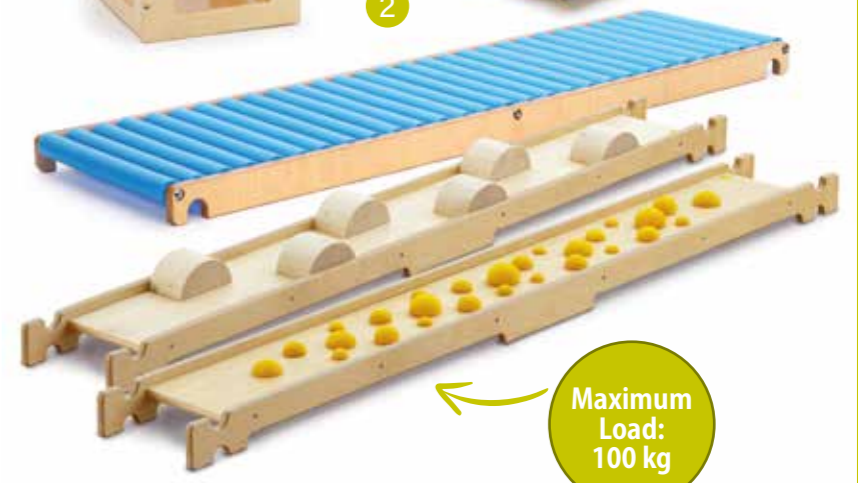

SUPER PRICE

Maximum Load: 140 kg

2

Maximum Load: 100 kg

the clever slack system for children

Slackspot – a genuine ERZI quality product

Slackspot supports the motoric development of children, leads to self-assurance in everyday movements, and permits balancing as a team. The low balancing height of 10 cm provides for safe balancing without help – fall protection is not required. The adjustable belt tension and stopper bases on the bottom are only a few features that characterise the product. Whether used privately, in daycare centres, at physical therapy practices, or in foyers and waiting rooms, Slackspot does not require additional anchoring and can be integrated into many environments. Slackspot is delivered in a dismantled form and can be assembled using the provided tool without a problem.