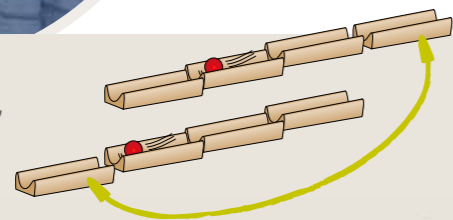

2

RECOMMENDED AGE
4+