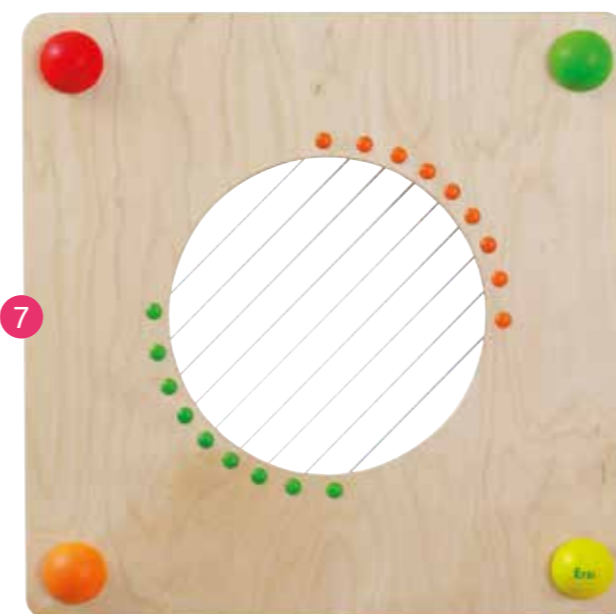

safe playtime

4 **Baby Path Tinkle** 51144

length: ..... 57,5 cm width: ..... 57,5 cm
height: ..... 9,5 cm weight: ..... 3,3 kg

Material: plywood, laquered; aluminium

Smallest children show a significant response by listening to overtone sounds like chimes, triangle or little cymbals. The bars of the play and sound element have different lengths and support the generation of brilliant sound stimulation. The affordance is positively given by the easy handling of the sound element.

5 **Baby Path Touch & Feel** 51120

length: ..... 57,5 cm width: ..... 57,5 cm
height: ..... 9,5 cm weight: ..... 3,16 kg

Material: plywood, laquered; acrylic, cork, aluminium mirror, anti-slip coating, polyamide

Toddlers tend to react sensitively to their surroundings. The "Touch & Feel" Baby Pathl provides five different textures and surfaces to sense, compare and experience.

6 **Baby Path Mirror** 51143

length: ..... 57,5 cm width: ..... 57,5 cm
height: ..... 9,5 cm weight: ..... 3,3 kg

Material: plywood, laquered; aluminium mirror

7 **Baby Path Guitar** 51119

length: ..... 57,5 cm width: ..... 57,5 cm
height: ..... 9,5 cm weight: ..... 3,2 kg

Material: plywood, laquered; perlon

Here the world's smallest musicians can produce pleasant sounds using strings of different lengths. By plucking a string with a finger or tickling one's hand with a string, the perception of sound and touch are stimulated.