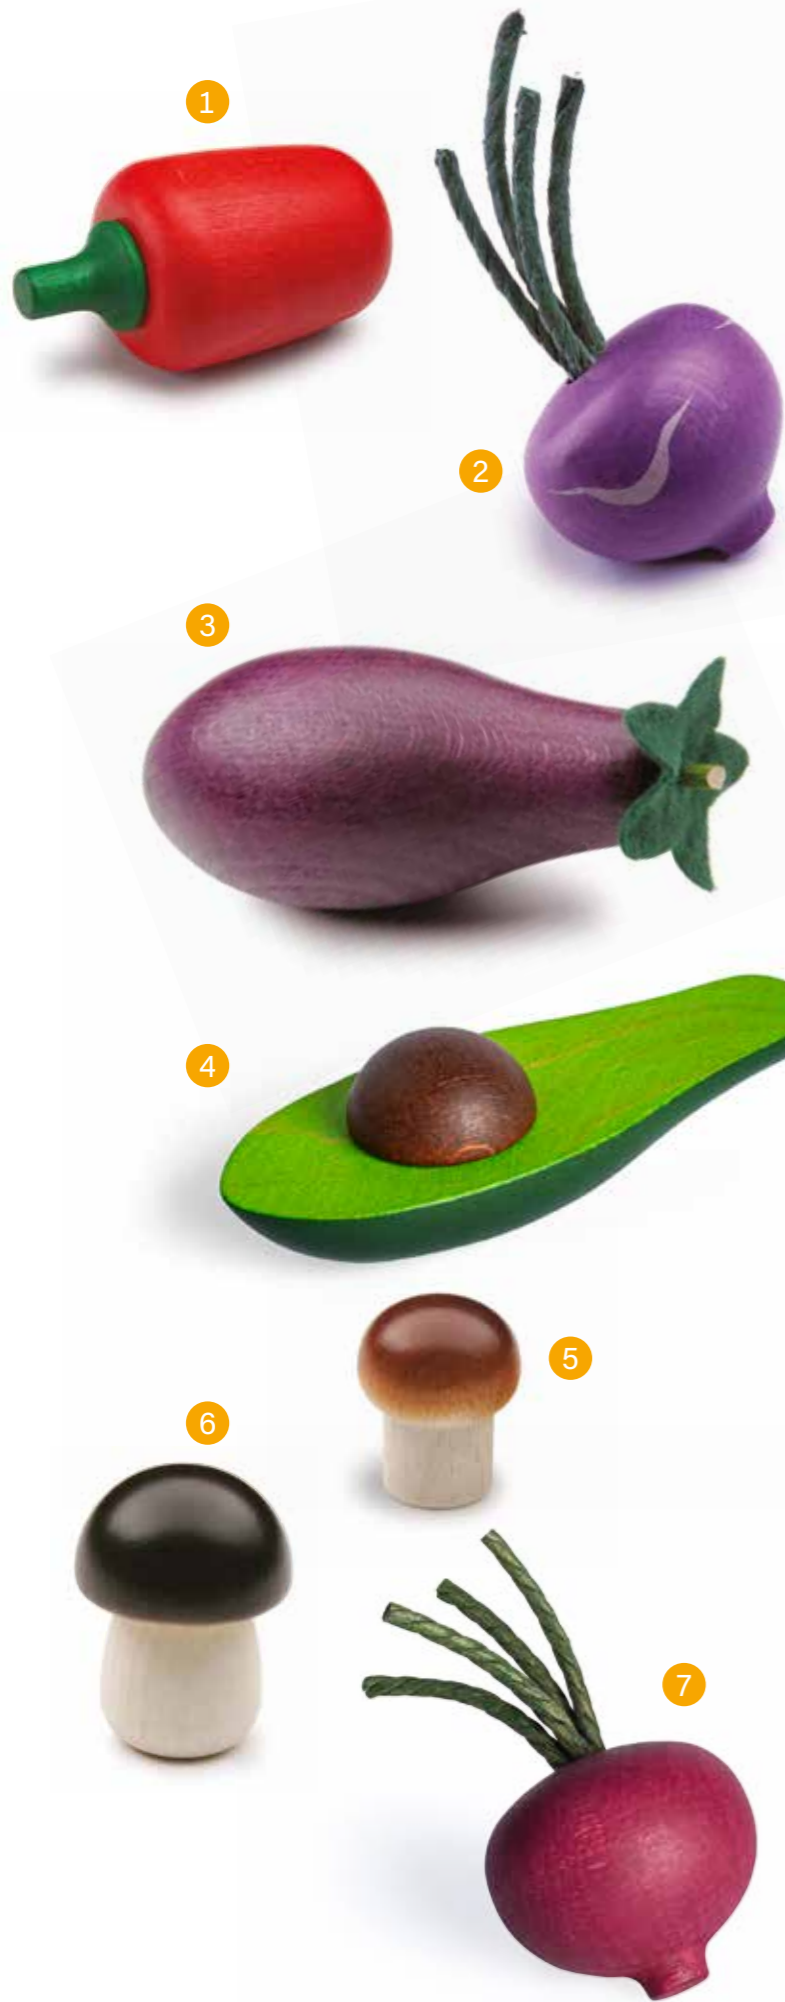

1 **Pepper, Red** 12132
length: .....6,9 cm Ø:.....3,5 cm
weight: .....28 g
Material: beech, coloured laquered
Warning! Not suitable for children under 36 months.
Choking hazard! Contains small parts.

2 **Turnip, Blue** 12200
length: .....9 cm Ø:.....5,0 cm
weight: .....39 g
Material: beech, coloured laquered
Warning! Not suitable for children under 36 months.
Choking hazard! Contains small parts.

3 **Eggplant** 12230
length: .....12 cm Ø:.....5 cm
weight: .....77 g
Material: beech, coloured laquered
Warning! Not suitable for children under 36 months.
Choking hazard! Contains small parts.

4 **Avocado, Half Fruit** 12095
length: .....11 cm width: .....3,5 cm
height: .....3,2 cm weight: .....35 g
Material: beech, coloured laquered

5 **Mushroom** 12250
height: .....3,5 cm Ø:.....2,7 cm
weight: .....9 g
Material: beech, coloured laquered
Warning! Not suitable for children under 36 months.
Choking hazard! Contains small pieces.

6 **Yellow Boletus** 12260
height: .....5,5 cm Ø:.....4,3 cm
weight: .....32 g
Material: beech, coloured laquered
Warning! Not suitable for children under 36 months.
Choking hazard! Contains small parts.

7 **Beetroot** 12202
height: .....9,0 cm Ø:.....4,9 cm
weight: .....39 g
Materials: Beech, coloured lacquered
Warning! Not suitable for children under 36 months.
Choking hazard! Contains small parts.

8 **Lettuce** 12280
height: .....4,2 cm Ø:.....12 cm
weight: .....20 g
Material: beech, coloured laquered and fleece
Warning! Not suitable for children under 36 months.
Choking hazard! Contains small parts.

9 **Fennel Bulb** 12290
length: .....5,7 cm width: .....3,6 cm
height: .....3,4 cm weight: .....21 g
Material: beech, coloured laquered
Warning! Not suitable for children under 36 months.
Choking hazard! Contains small parts.