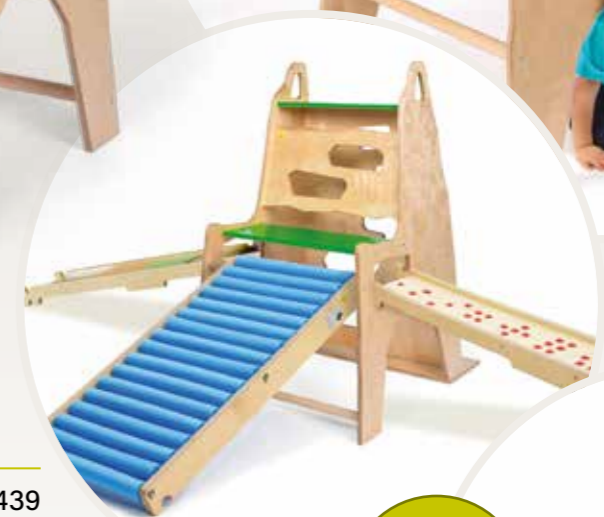

RECOMMENDED AGE 3+