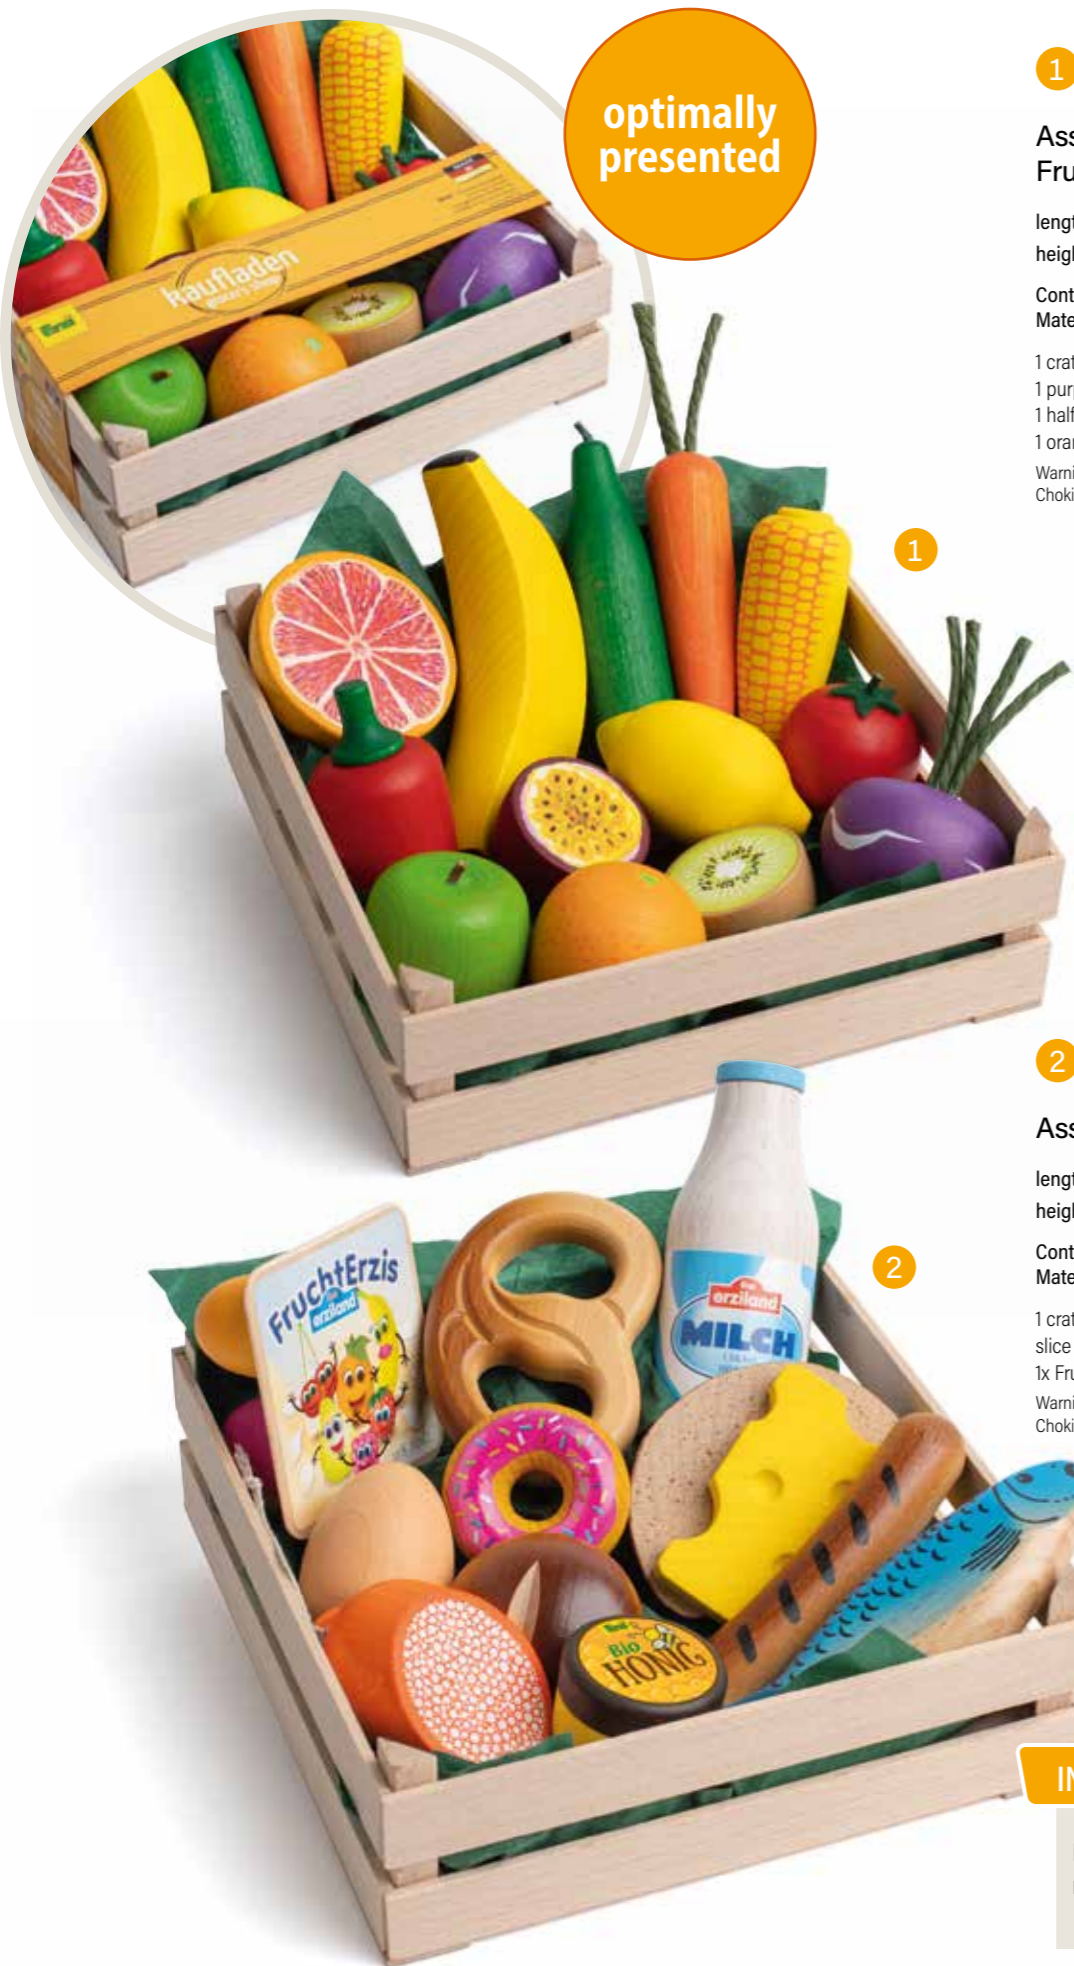

optimally presented

1 28219

Assorted Fruit & Vegetables XL

length: ..... 17,5 cm width: ..... 17,5 cm
height: ..... 6 cm weight: ..... 580 g

Content: 14 wooden pieces
Material: beech, coloured laquered and printed
1 crate, 1 carrot, 1 cucumber, 1 sweet corn, 1 tomato, 1 purple kohlrabi, 1 red pepper, 1 large banana, 1 half grapefruit, 1 half kiwi, 1 half passion fruit, 1 orange, 1 green apple, 1 lemon
Warning! Not suitable for children under 36 months. Choking and suffocation hazard! Contains small parts and balls.

2 28220

Assorted Snacks XL

length: ..... 17,5 cm width: ..... 17,5 cm
height: ..... 6 cm weight: ..... 500 g

Content: 13 wooden pieces
Material: beech, coloured laquered and printed
1 crate, 1 milk bottle, 1 pretzel, 1 roll, 1 slice of bread, 1 slice of cheese, 1 fried sausage, 1 sausage tip, 1 herring, 1x FruitErzis, 1 doughnut, 1 brown egg, 1 honey
Warning! Not suitable for children under 36 months. Choking and suffocation hazard! Contains small parts and balls.

INFO

Extra-large big packed boxes with many different kinds of toy foods.

3 19366

Apple to Cut

Warning! Not suitable for children under 36 months. Choking and suffocation hazard! Contains small parts and balls.

4 19367

Banana to Cut

Warning! Not suitable for children under 36 months. Choking hazard! Contains small parts.

5 19370

Cucumber to Cut

Warning! Not suitable for children under 36 months. Choking hazard! Contains small parts.

6 19371

Tomato to Cut

Warning! Not suitable for children under 36 months. Choking and suffocation hazard! Contains small parts and balls.

7 19378

Carrot to Cut

Warning! Not suitable for children under 36 months. Choking hazard! Contains small parts.

8 19375

Bread to Cut

Warning! Not suitable for children under 36 months. Choking hazard! Contains small parts.

9 19373

Salami to Cut

Warning! Not suitable for children under 36 months. Choking hazard! Contains small parts.

10 19372

Cheese to Cut

Warning! Not suitable for children under 36 months. Choking hazard! Contains small parts.

11 15085

Grilled Chicken to Cut

Warning! Not suitable for children under 36 months. Choking hazard! Contains small parts.

12 17006

Egg to Cut

Warning! Not suitable for children under 36 months. Choking and suffocation hazard! Contains small parts and balls.

13 13265

Waffles for cutting

Warning! Not suitable for children under 36 months. Choking hazard! Contains small pieces.