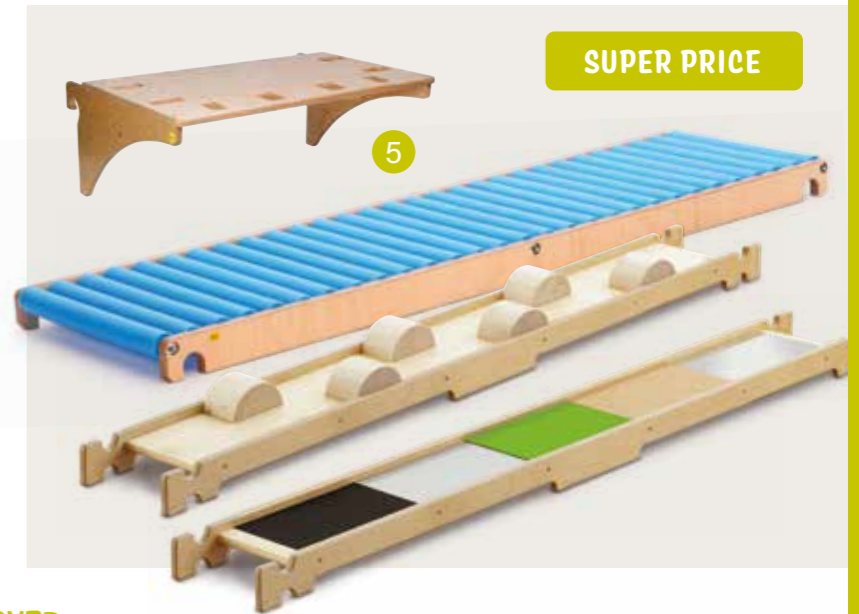

1

SUPER PRICE

1 **Balancing Path Nature** 46389

weight: .....45,8 kg
Content: 6 p., 46368 Pebble beach, 46381 Branches, 46382 Forest-floor, 46383 Mixed Materials, 46384 Field Stones, 46385 ZEHner Step
No toy! Sports goods!

2 **Balancing Course Rocky** 46388

weight: .....35,5 kg
Content: 7 p., 46319 Wall Mount, 2x 46339 Rocky Rocker, 46383 Balancing Board Mixed Materials, 46384 Balancing Board Field Stones, 46385 Balancing Board ZEHner Step, 46382 Balancing Board Forest Floor

This balancing course testifies to the enormous variety obtainable from the Rocky System. Central focus here is on the Rocky Rocker. In conjunction with Erzi balancing boards, the Rocky Rocker can be used as a seesaw, ramp or system connector. With the aid of the wall-mount fixture, the balancing boards can be easily hung up out of the way, thus combining flexibility with economy of space.

No toy! Sports goods!

3 **Rocky Rocker** 46339

length: .....42 cm width: .....28,5 cm
height: .....17 cm weight: .....1,8 kg
Material: plywood, laquered

The Rocky Rocker is a game and sport product which can be used for young and old, as single product or as connecting point between two Erzi balancing boards. It corresponds to all current security standards and guidelines and offers nevertheless a design without any screws or nails. The Rocky Rocker is a natural product with love to the details and varied challenges to the exercise capacities of the children. The product can be used as stool and sitting or standing balancing seesaw. The seesaw demands from the user teamwork, balance, consideration, patience and coordination.