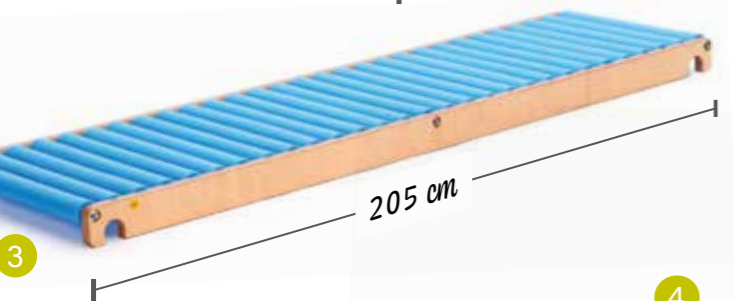

Maximum Load: 100 kg

Wave Slide and Roller Slides

If there ever were elements of sports equipment that stimulate their use, than it have to be the Erzi slides. Children find it hard to resist those slides! The roller slides are firmly embedded on turning foam rolls and can be used while lying on the stomach or on the back, forwards or backwards, kneeling or seated. Suspended on a trapezoid vaulting horse or wall bars (please note the drop height/ protection), those equipments know no limits to the range of movements possible when using it for play or therapy. The Material of the foam rolls is used in swimming which means that it is very robust and washable. The rolls can be exchanged. Load bearing capacity: 100 kg

No toy! Sports goods!

INFO

Suitable for Support Board (p. 119), trapeze trestles (p. 120), climbing rocker (p. 121), sports boxes (p. 125) and all rung walls with a rung diameter of up to 35 mm and a distance between the rungs of at least 105 mm.

1 44459

Wave Slide

length: ..... 205 cm width: ..... 56,5 cm
height: ..... 18 cm weight: .....18,1 kg
Material: plywood, laquered; polyethylen

2 44465

Roller Slides

width: ..... 56,5 cm height: ..... 10,5 cm
Material: plywood, laquered; polyethylen

3 44464

Roller Slide S

length: ..... 115 cm weight: .....7,8 kg

4 44441

Roller Slide

length: ..... 205 cm weight: .....13,5 kg

4 44441

Roller Slide L

length: ..... 250 cm weight: .....16,75 kg

5 44444

Roller Slide XL

length: ..... 300 cm weight: .....20 kg

6 44487

Balancing Wave Net

length: ..... 204 cm width: ..... 56,5 cm
height: ..... 18 cm weight: .....13,5 kg
Material: Plywood, Plastic