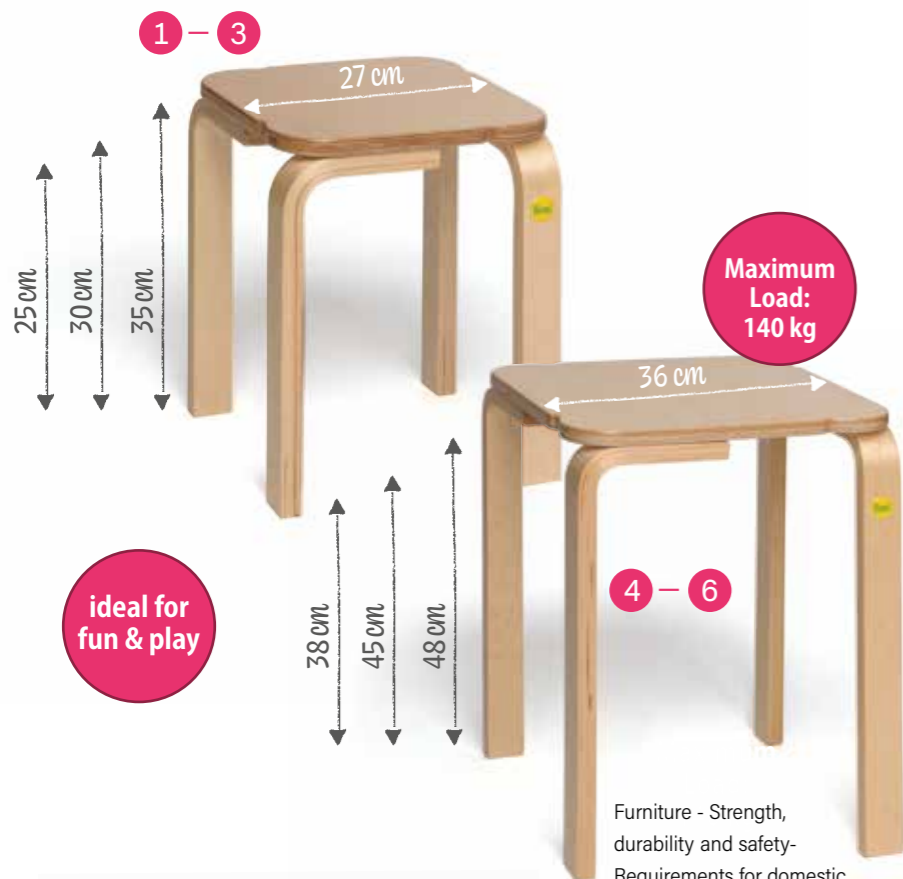

Wide range ... furnitures suitable for all ages

ideal for fun & play

Maximum Load: 140 kg

Furniture - Strength, durability and safety- Requirements for domestic seating; German version EN 12520:2015