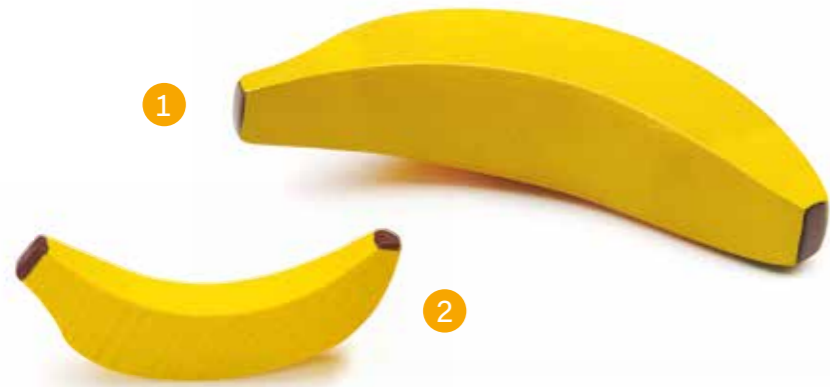

1 **Banana, Big** 11140

length: .....11,7 cm width: .....3,3 cm
height: .....2,8 cm weight: .....47 g
Material: beech, coloured laquered