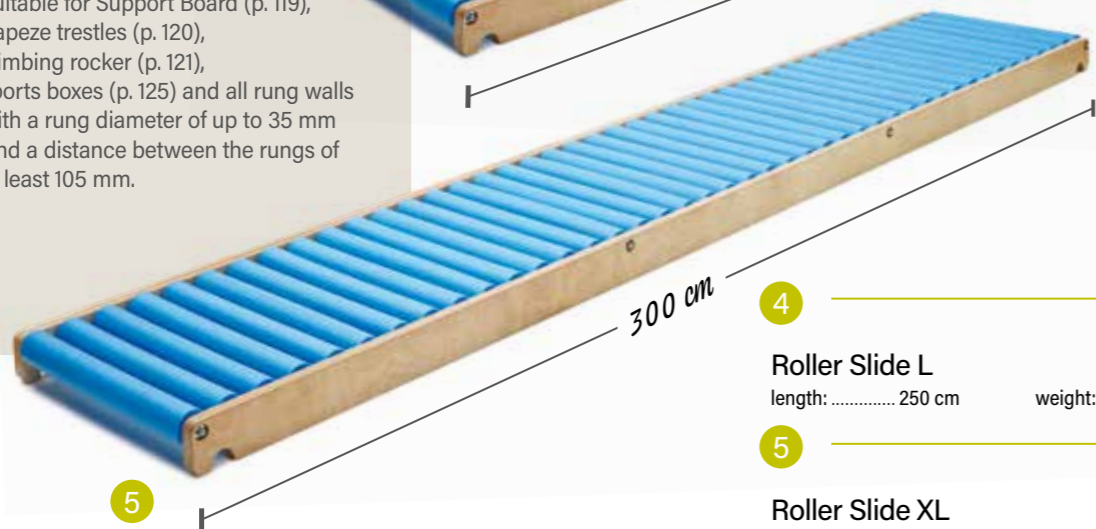

No toy! Sports goods!

INFO

Suitable for Support Board (p. 119), trapeze trestles (p. 120), climbing rocker (p. 121), sports boxes (p. 125) and all rung walls with a rung diameter of up to 35 mm and a distance between the rungs of at least 105 mm.