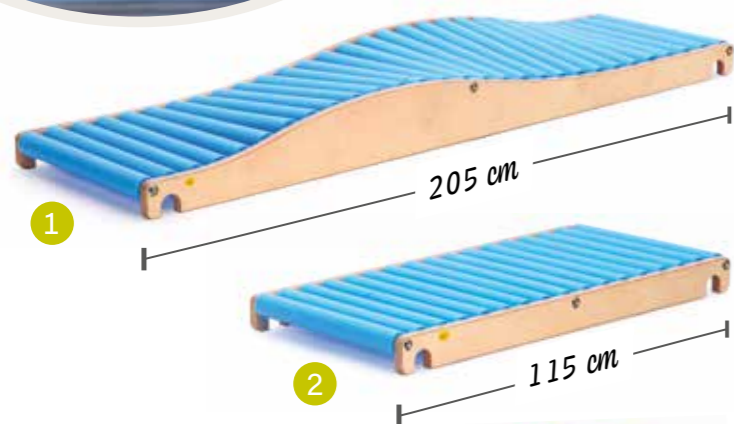

Maximum Load: 100 kg

Wave Slide and Roller Slides

If there ever were elements of sports equipment that stimulate their use, than it have to be the Erzi slides. Children find it hard to resist those slides! The roller slides are firmly embedded on turning foam rolls and can be used while lying on the stomach or on the back, forwards or backwards, kneeling or seated. Suspended on a trapezoid vaulting horse or wall bars (please note the drop height/ protection), those equipments know no limits to the range of movements possible when using it for play or therapy. The Material of the foam rolls is used in swimming which means that it is very robust and washable. The rolls can be exchanged. Load bearing capacity: 100 kg

No toy! Sports goods!

INFO

Suitable for Support Board (p. 119), trapeze trestles (p. 120), climbing rocker (p. 121), sports boxes (p. 125) and all rung walls with a rung diameter of up to 35 mm and a distance between the rungs of at least 105 mm.

1 44459

Wave Slide

length: ..... 205 cm width: ..... 56,5 cm
height: ..... 18 cm weight: .....18,1 kg
Material: plywood, laquered; polyethylen

2 44465

Roller Slides

width: ..... 56,5 cm height: ..... 10,5 cm
Material: plywood, laquered; polyethylen

3 44464

Roller Slide S

length: ..... 115 cm weight: .....7,8 kg

4 44441

Roller Slide

length: ..... 205 cm weight: .....13,5 kg

4 44441

Roller Slide L

length: ..... 250 cm weight: .....16,75 kg

5 44444

Roller Slide XL

length: ..... 300 cm weight: .....20 kg

6 44487

Balancing Wave Net

length: ..... 204 cm width: ..... 56,5 cm
height: ..... 18 cm weight: .....13,5 kg
Material: Plywood, Plastic