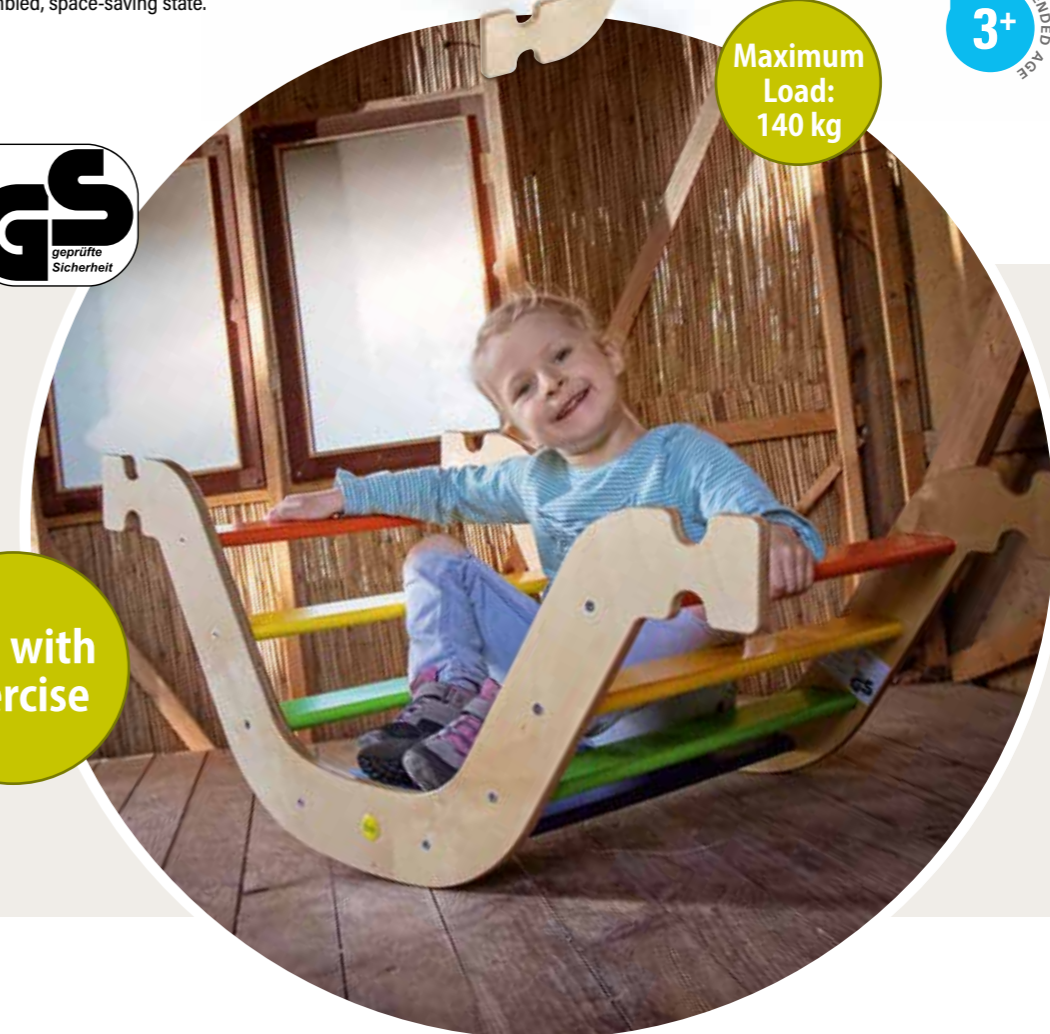

Maximum Load: 140 kg

in Combination with each other

3 44470
Climbing Rocker Mini
length: ..... 94 cm width: ..... 56,5 cm
height: .....39 cm weight: .....6,93 kg
Content: 1 climbing rocker, assembly kit
Material: plywood, beech

This miniature climbing rocker developed by Erzi imparts loads of fun to children's sports activities wherever it is used. It serves as a seesaw, a bridge or a crawl tunnel and can also be put to a variety of different uses in conjunction with Erzi trapeze trestles or sportboxes (observe fall height/means of fall protection!). Wide steps provide the little "climbing artists" with a firmer hold than would be the case with rungs, enabling them to train effectively for the next group one degree higher.

It is delivered in a dissembled, space-saving state.
No toy! Sports goods!

4 44471
Climbing Rocker
length: .....117,3 cm width: ..... 56,5 cm
height: .....53 cm weight: .....6,94 kg
Content: 1 climbing rocker, assembly kit
Material: plywood, beech

Used for children's sports activities, the Erzi climbing rocker caters for untold fun and enjoyment. It can be put to a whole number of practical uses as a seesaw, a bridge or tunnel and also combined with Erzi trapeze trestles or sportboxes (observe fall height/means of fall protection!).

It is delivered in a dissembled, space-saving state.
No toy! Sports goods!

Fun with exercise