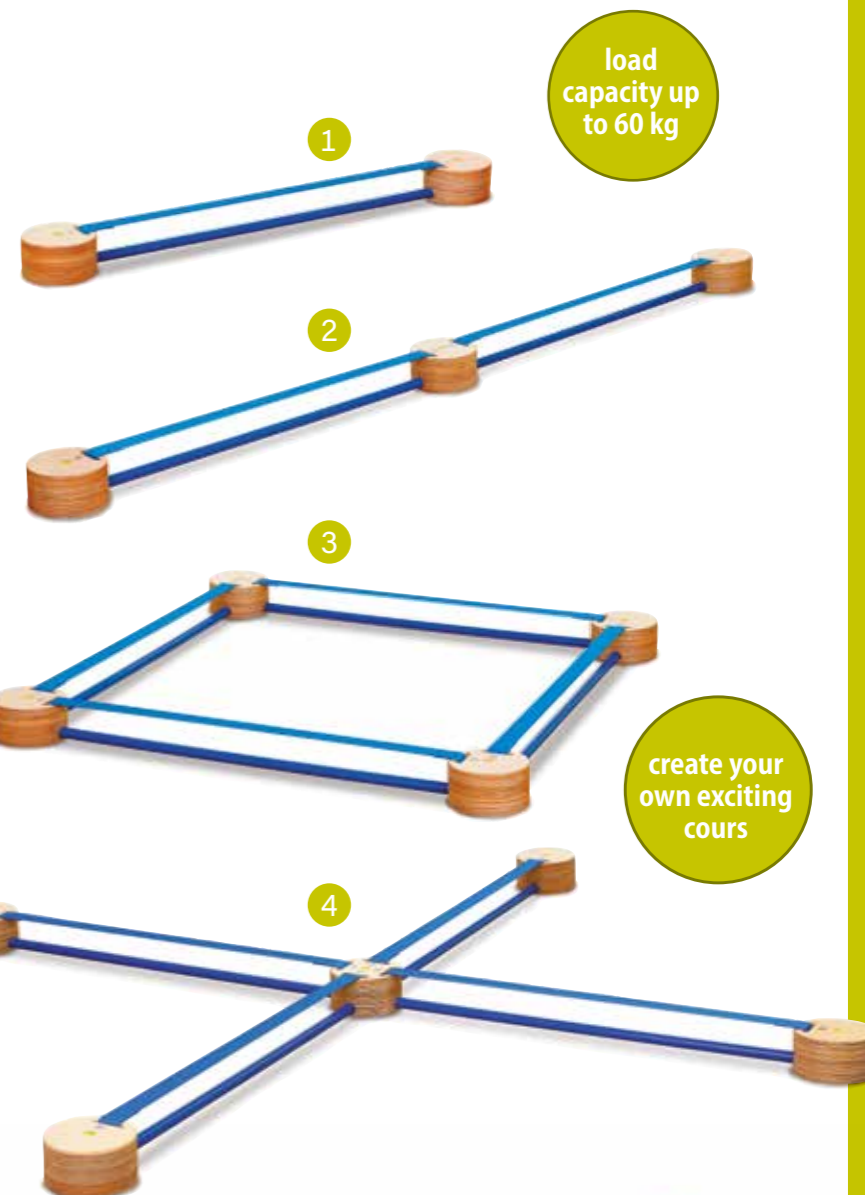

No toy! Sports goods!

create your own exciting cours

RECOMMENDED AGE
4+

picking offer an incentive to climb

1 44004

Climbing Wall Apple Tree

length: 91 cm width: 12 cm
height: 181 cm weight: 22 kg

Content: 1 climbing wall, 7 hand grips, 30 apples, assembly kit
Material: plywood, coloured printed; beech, coloured laquered