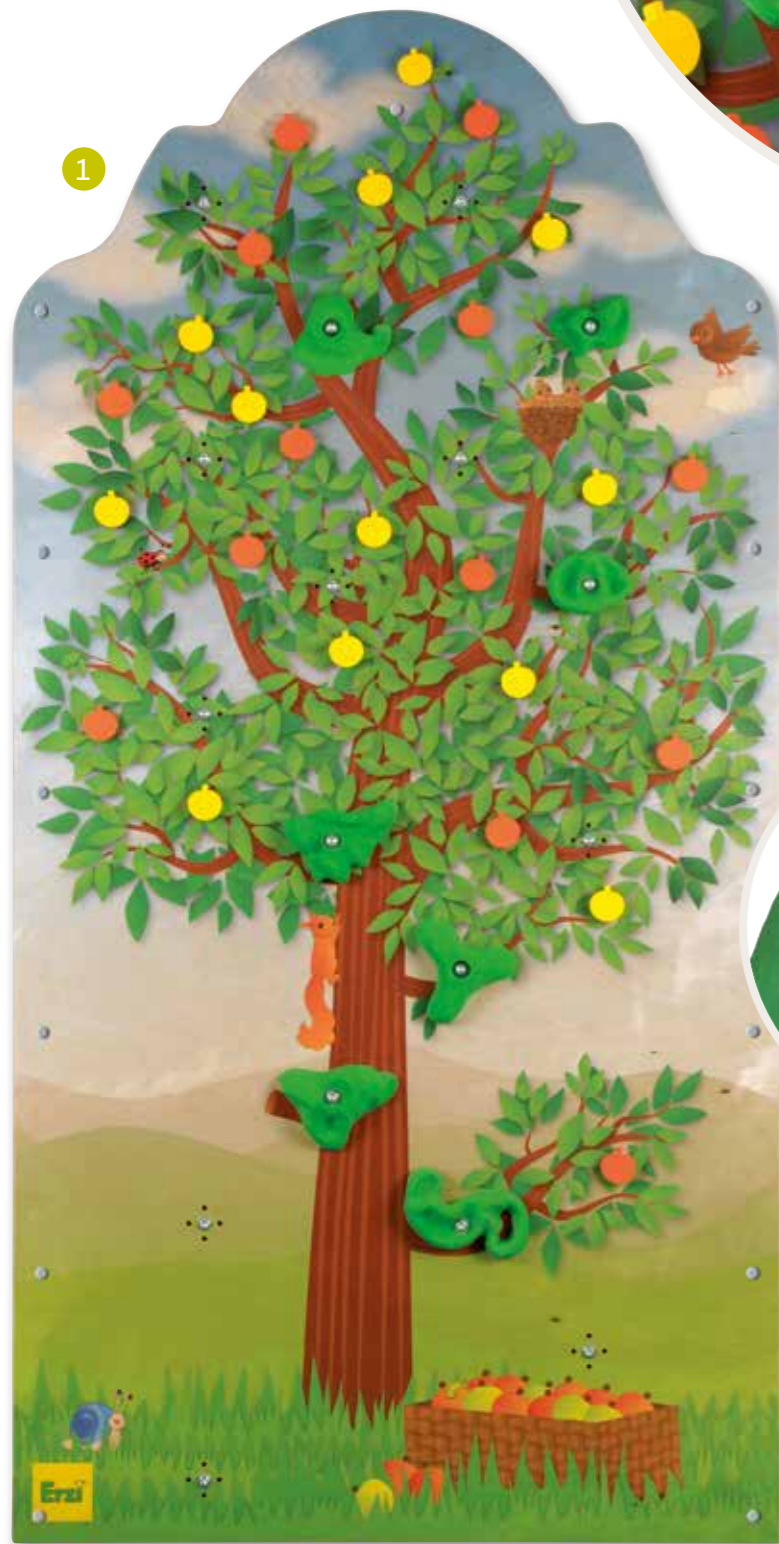

No toy! Sports goods!

create your own exciting cours

RECOMMENDED AGE
4+

picking offer an incentive to climb

1 44004

Climbing Wall Apple Tree

length: 91 cm width: 12 cm
height: 181 cm weight: 22 kg

Content: 1 climbing wall, 7 hand grips, 30 apples, assembly kit
Material: plywood, coloured printed; beech, coloured laquered