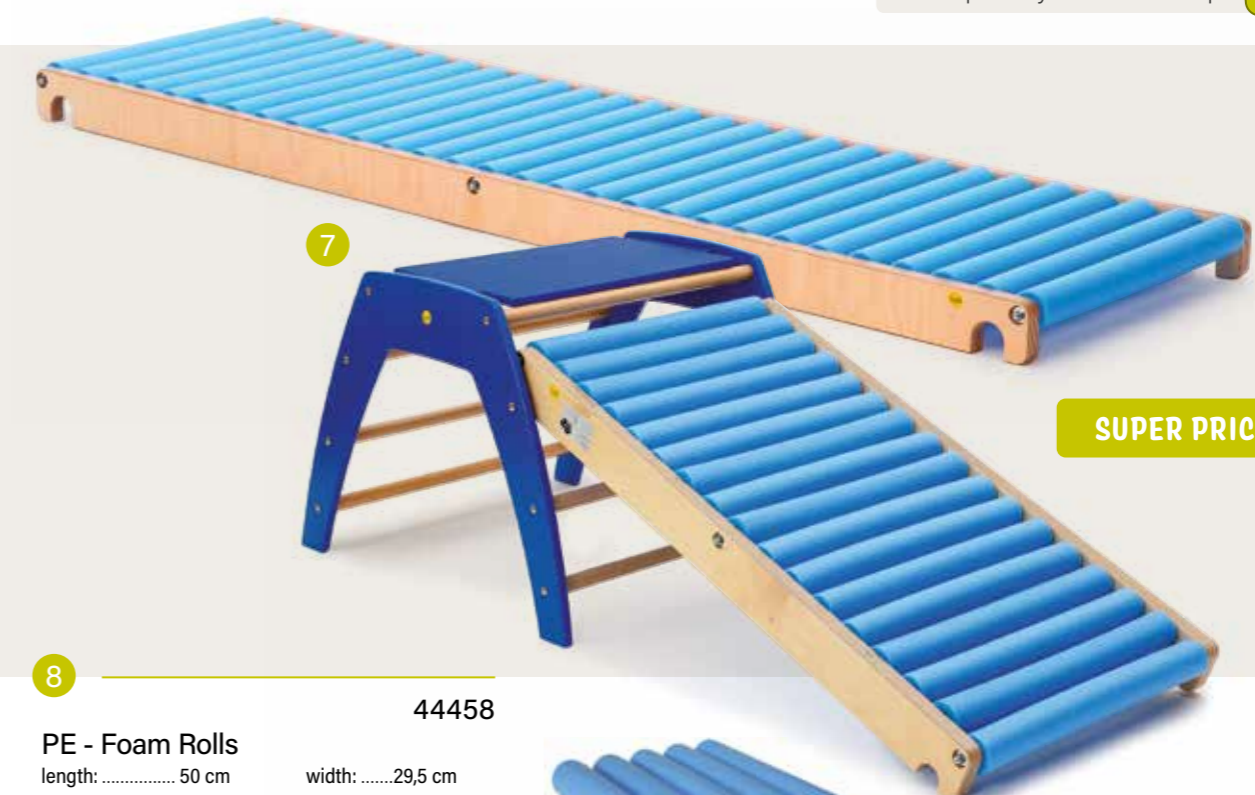

length: 250 cm weight:16,75 kg

5 44444

Roller Slide XL

length: 300 cm weight:20 kg

6 44487

Balancing Wave Net

length: 204 cm width: 56,5 cm
height: 18 cm weight:13,5 kg
Material: Plywood, Plastic

This balancing wave net is an absolute must in any balancing trail! Placed in a diagonal position or laid out flat on the ground, the balancing-wave rope can be used for many different applications. Climbing and balancing can proceed along the ropes or knots. Matches the Erzi Sport-box and Trapeze Trestle.
No toy! Sports goods!

Trapeze Gymnastic Trestle p. 120

SUPER PRICE

8 44458

PE - Foam Rolls

length: 50 cm width:29,5 cm
height:5,9 cm weight: 180 g
Content: 5 pieces (Ø 5,9 cm), Assembly instruction
Material: polyethylene

substitute rollers for Erzi wave & roller slides