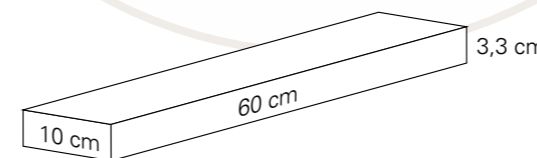

3

prices as per price list 2025