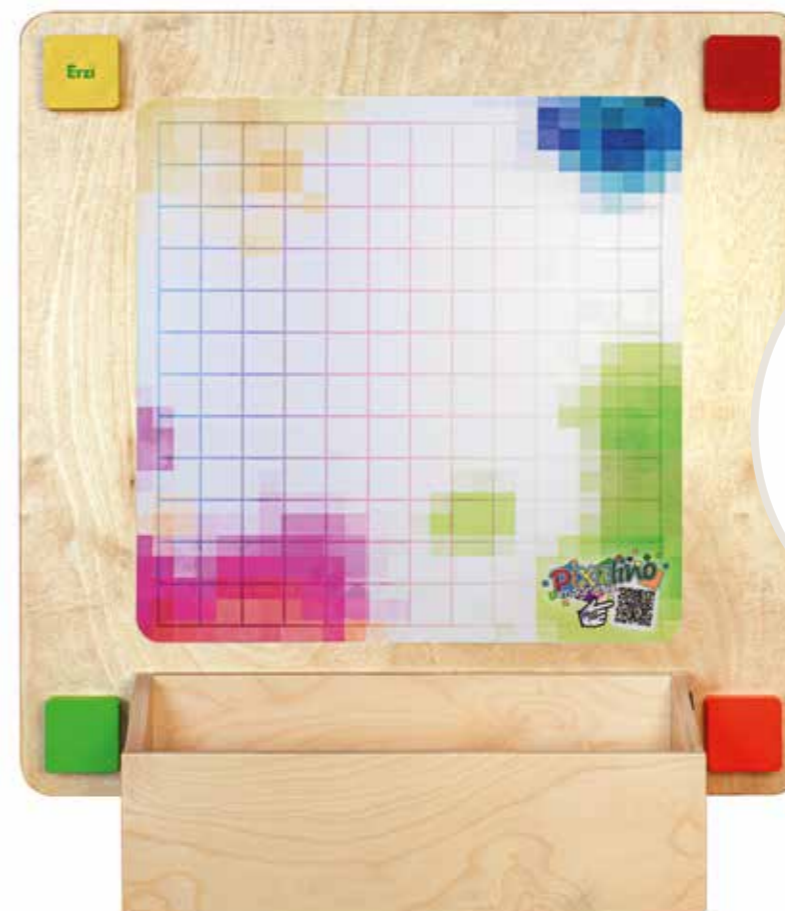

1

51109

Wallboard Game MandaLay

length: ..... 63,2 cm   width: ..... 57,5 cm
height: ..... 18,8 cm   weight: ..... 5,74 kg

Content: 1 wall element, 1 storage box to hang up,
108 colourful wooden play pieces with magnetic foil,
1 assembly instruction
Material: plywood, lacquered;
beech, coloured lacquered, printed; Ferrofoil;
magnetic film

Our popular MandaLay game for playing on the wall - in the children's room, group room or waiting area. Fun and creativity - now also in a big way! 108 colourful wooden bricks in different shapes become beautiful and playful mandalas on the magnetic board. The storage box for the colourful bricks can be conveniently put into the wall game. It can also be detached from the wall element for free play.

Warning. Not suitable for children under 36 months.
Choking hazard. Small parts.
Please keep manufacturer's reference.

1

2

the practical storage box can be conveniently attached

2

51305

Wallboard Game Pixelino

length: ..... 63,2 cm   width: ..... 57,5 cm
height: ..... 18,8 cm   weight: ..... 6,3 kg

Content: 1 wall element, 1 storage box to hang up,
144 colourful wooden game pieces with magnetic foil,
1 assembly instruction
Material: plywood, lacquered;
beech, coloured lacquered, printed; Ferrofoil;
magnetic film