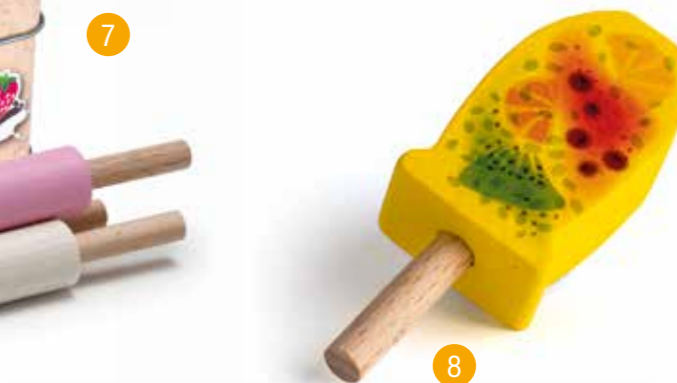

width:.....9 cm depth:.....9 cm
height:.....2,8 cm weight:.....110 g

Content: 3 parts made of wood
Material: Beech, coloured lacquered and printed

7 14016

Ice Cream Milky Sticks in a Tin

width:.....10,6 cm depth:.....4,9 cm
height:.....4,9 cm Ø:.....1,8 cm (single)
weight:.....96 g

Content: 3 parts made of wood
Material: Beech, coloured lacquered

8 14083

Ice Lolly Fruit

length:.....9,3 cm width:.....3,4 cm
height:.....2 cm weight:.....28 g
Material: beech, coloured lacquered and printed