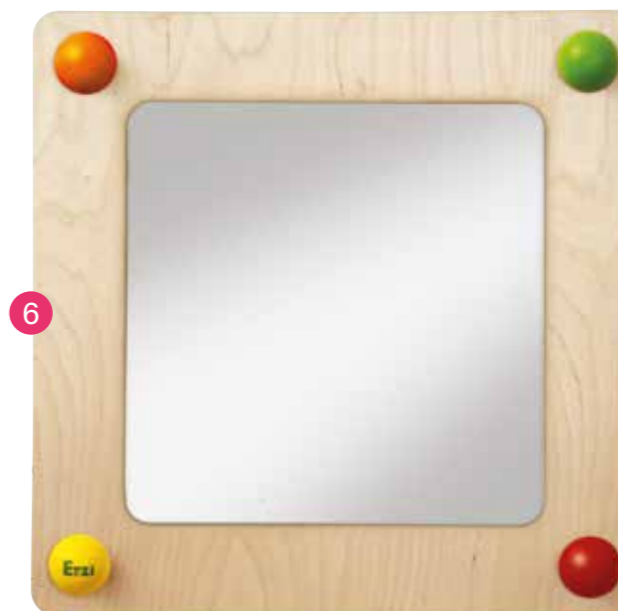

safe playtime

4 **Baby Path Tinkle** 51144

length: ..... 57,5 cm width: ..... 57,5 cm
height: ..... 9,5 cm weight: ..... 3,3 kg

Material: plywood, laquered; aluminium

Smallest children show a significant response by listening to overtone sounds like chimes, triangle or little cymbals. The bars of the play and sound element have different lengths and support the generation of brilliant sound stimulation. The affordance is positively given by the easy handling of the sound element.

5 **Baby Path Touch & Feel** 51120

length: ..... 57,5 cm width: ..... 57,5 cm
height: ..... 9,5 cm weight: ..... 3,16 kg

Material: plywood, laquered; acrylic, cork, aluminium mirror, anti-slip coating, polyamide

Toddlers tend to react sensitively to their surroundings. The "Touch & Feel" Baby Pathl provides five different textures and surfaces to sense, compare and experience.

6 **Baby Path Mirror** 51143

length: ..... 57,5 cm width: ..... 57,5 cm
height: ..... 9,5 cm weight: ..... 3,3 kg

Material: plywood, laquered; aluminium mirror

7 **Baby Path Guitar** 51119

length: ..... 57,5 cm width: ..... 57,5 cm
height: ..... 9,5 cm weight: ..... 3,2 kg

Material: plywood, laquered; perlon

Here the world's smallest musicians can produce pleasant sounds using strings of different lengths. By plucking a string with a finger or tickling one's hand with a string, the perception of sound and touch are stimulated.