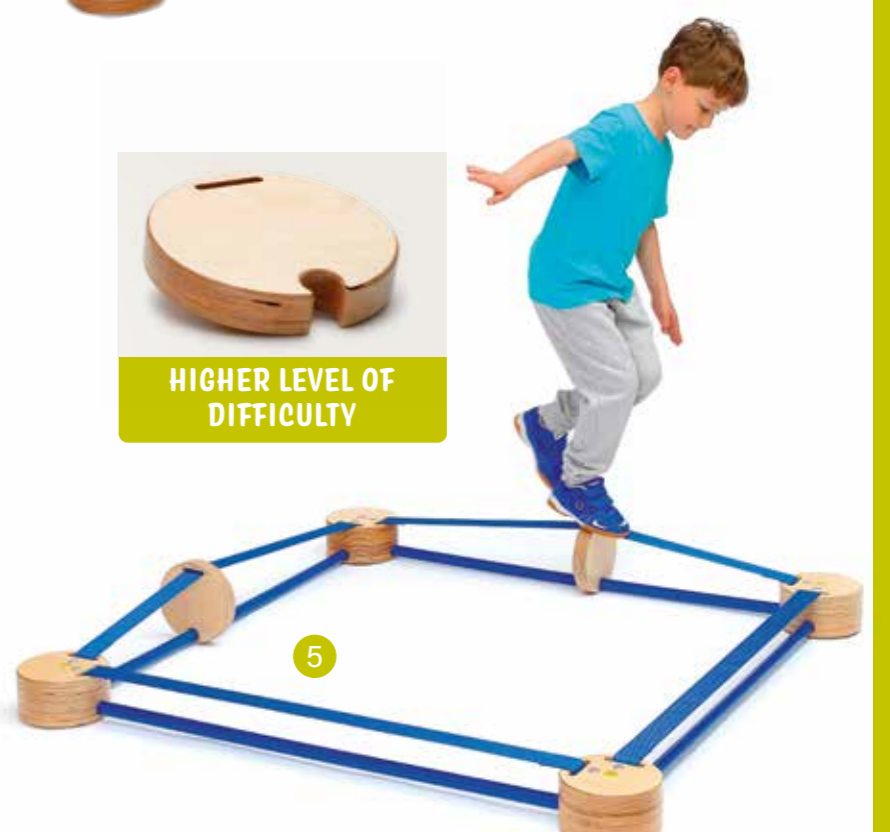

No toy! Sports goods!

create your own exciting cours

RECOMMENDED AGE
4+

picking offer an incentive to climb

1 44004

Climbing Wall Apple Tree

length: 91 cm width: 12 cm
height: 181 cm weight: 22 kg

Content: 1 climbing wall, 7 hand grips, 30 apples, assembly kit
Material: plywood, coloured printed; beech, coloured laquered