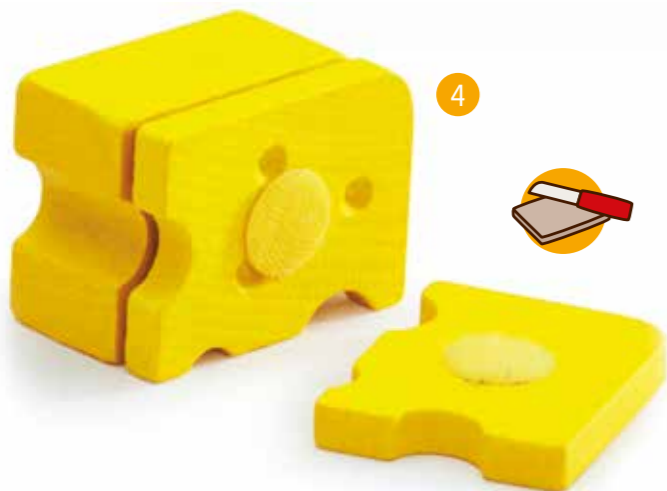

high play value

1 17061

Cheese Wedges in a Tin

height:2,9 cm
 Ø:9,3 cm
 weight:106 g
 Content: 6 wooden pieces
 Material: beech, coloured lacquered, printed

2 17045

Mozzarella and Tomato in a Tin

length:7,5 cm width:9 cm
 height:2,4 cm weight:62 g
 Content: 7 wooden pieces with hook and loop fastener
 Material: beech, coloured lacquered

mozzarella to cut with two tomato slices and three basil leaves

Warning! Not suitable for children under 36 months.
 Choking hazard! Contains small pieces.

3 17050

Edam

length:6,6 cm width:3,8 cm
 height:2,9 cm weight:29 g
 Material: beech, coloured lacquered

4 19372

Cheese to Cut

length:5,3 cm width:6,4 cm
 height:4,9 cm weight:95 g
 Content: 3 wooden parts with hook and loop fastener
 Material: beech, coloured lacquered

Warning! Not suitable for children under 36 months.
 Choking hazard! Contains small parts.