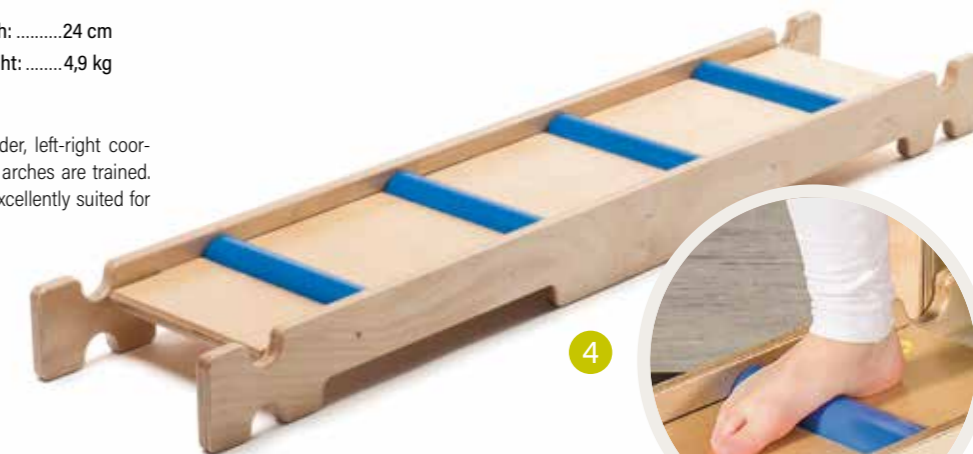

Small and nice ...

small board – great balancing fun!

1

Balancing Course S

46395

weight: .....23 kg
Content: 44468 Sportbox S, 3 Balancing Boards S
(46398 Chicken Ladder, 46397 Fieldstone,
46396 Material Mix)
No toy! Sports goods!

SUPER PRICE

1

2

Balancing Board S Material Mix

46396

length: .....115 cm width: .....24 cm
height: .....9 cm weight: .....4,8 kg

Material: plywood; beech, laquered

What does Material science have to do with balancing? Different haptic experiences provide the answer. Smooth or rough, warm or cold, hard or soft, glossy or matt - the various Materials can be explored with eyes, hands and feet. Materials: Anti-slip pad, cork, carpet. Our shorter balance boards are also excellently suited for smaller rooms.

No toy! Sports goods!

2

3

Balancing Board S Field Stones

46397

length: .....115 cm width: .....24 cm
height: .....9 cm weight: .....5,1 kg

Material: plywood, laquered; coloured laquered

As when hiking, the feet are significantly challenged and trained on this balance board. Small and large boulders encourage a right-left gait and strengthen the foot and leg muscles. Our shorter balance boards are also excellently suited for smaller rooms.

No toy! Sports goods!

3

ALL BALANCING BOARDS
Maximum Load:
100 kg

4

Balancing Board S Chicken Ladder

46398

length: .....115 cm width: .....24 cm
height: .....9 cm weight: .....4,9 kg

Material: plywood; beech, laquered

When balancing on the Chicken Ladder, left-right coordination is encouraged and the cross arches are trained. Our shorter balance boards are also excellently suited for smaller rooms.

No toy! Sports goods!

4

3+