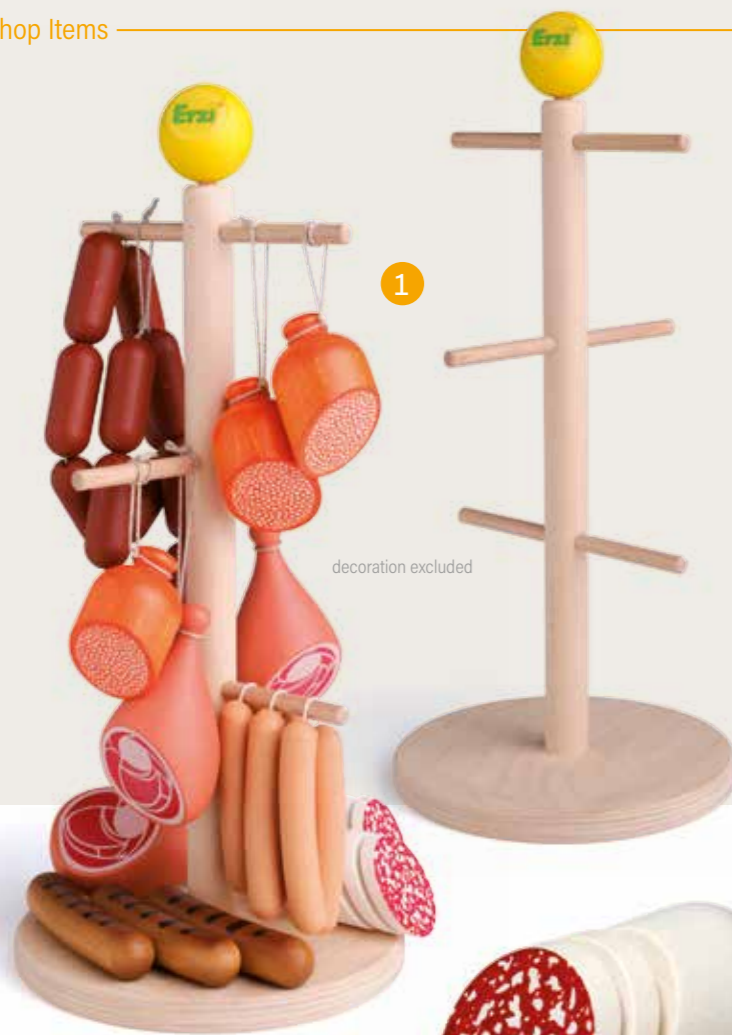

5 14002

Ice Cream Cone, Yellow

length:.....10,3 cm Ø:.....4 cm
weight:.....49 g

Material: beech, coloured lacquered

Warning! Not suitable for children under 36 months. Suffocation hazard! Contains small balls.

1

decoration excluded

perfect for pretzels

1

10070

Display Stand Sausage

height:38 cm Ø:.....17 cm
weight: 300 g
Material: birch; beech, nature
display for decorative presentation of Erzi's sausages
No toy! Decoration!